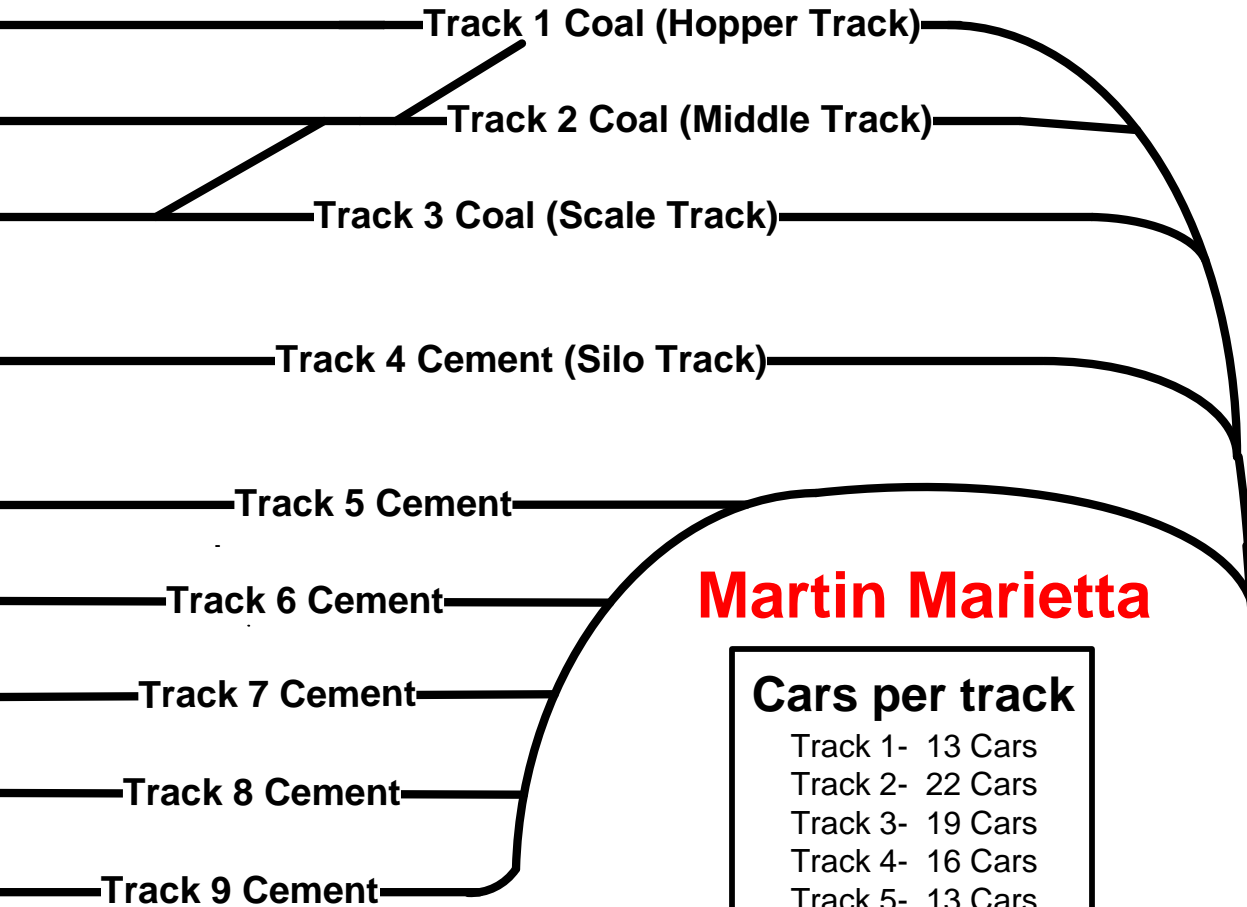

# Job Briefing Board Martin Marietta at Hunter AY008

## M.P. 217.4 Austin Main Track #2

### Martin Marietta

Cars per track	
Track 1-	13 Cars
Track 2-	22 Cars
Track 3-	19 Cars
Track 4-	16 Cars
Track 5-	13 Cars
Track 6-	13 Cars
Track 7-	16 Cars
Track 8-	16 Cars
Track 9-	16 Cars

#### Spotting Instructions

- All tracks are stub tracks
- Heavy traffic at crossing, no gates
- One derail on each leg of wye
- 5 mph on wye (downhill leaving industry)
- Minimum of 2 handbrakes